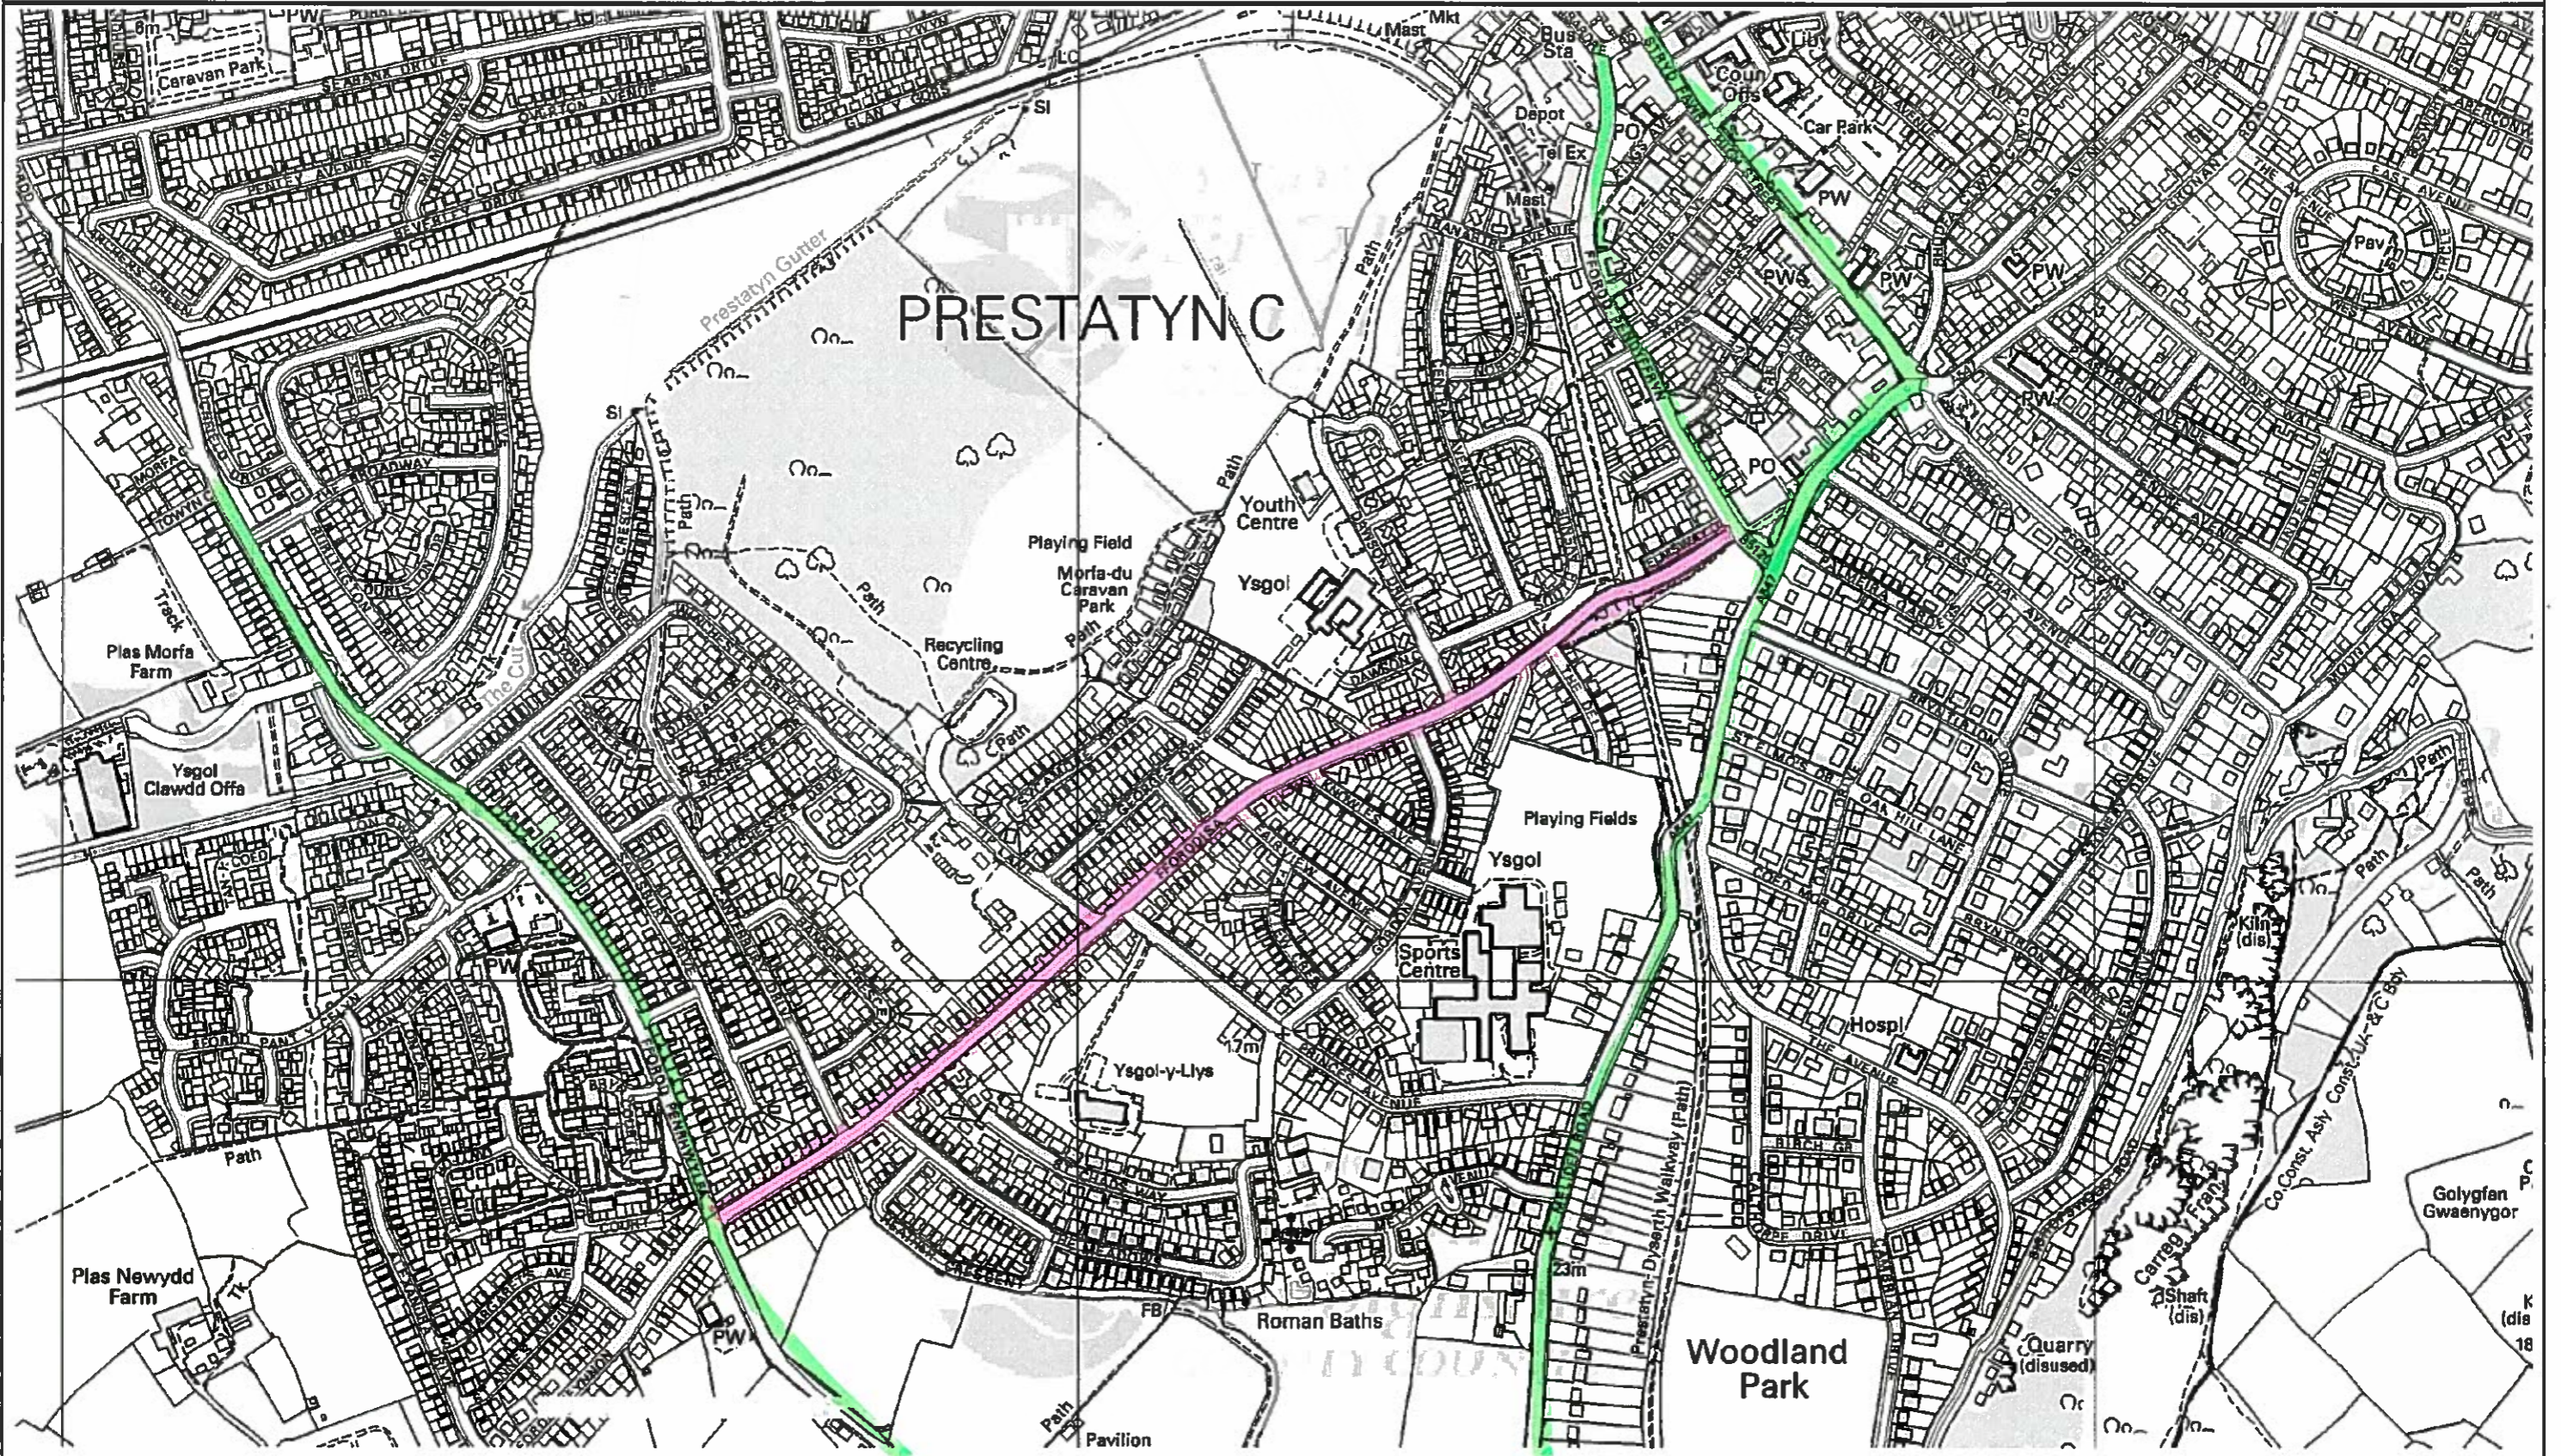

Site 1

Date 4/3/2015
Scale 1/6162
Centre = 306193 E 382246 N

This is an extract of the millennium map™ which is copyright Getmapping Plc
© Hawlfraint y Goron a hawliau cronfa ddata 2014 Arolwg Ordnans 100023408
© Crown copyright and database rights 2014 Ordnance Survey 100023408